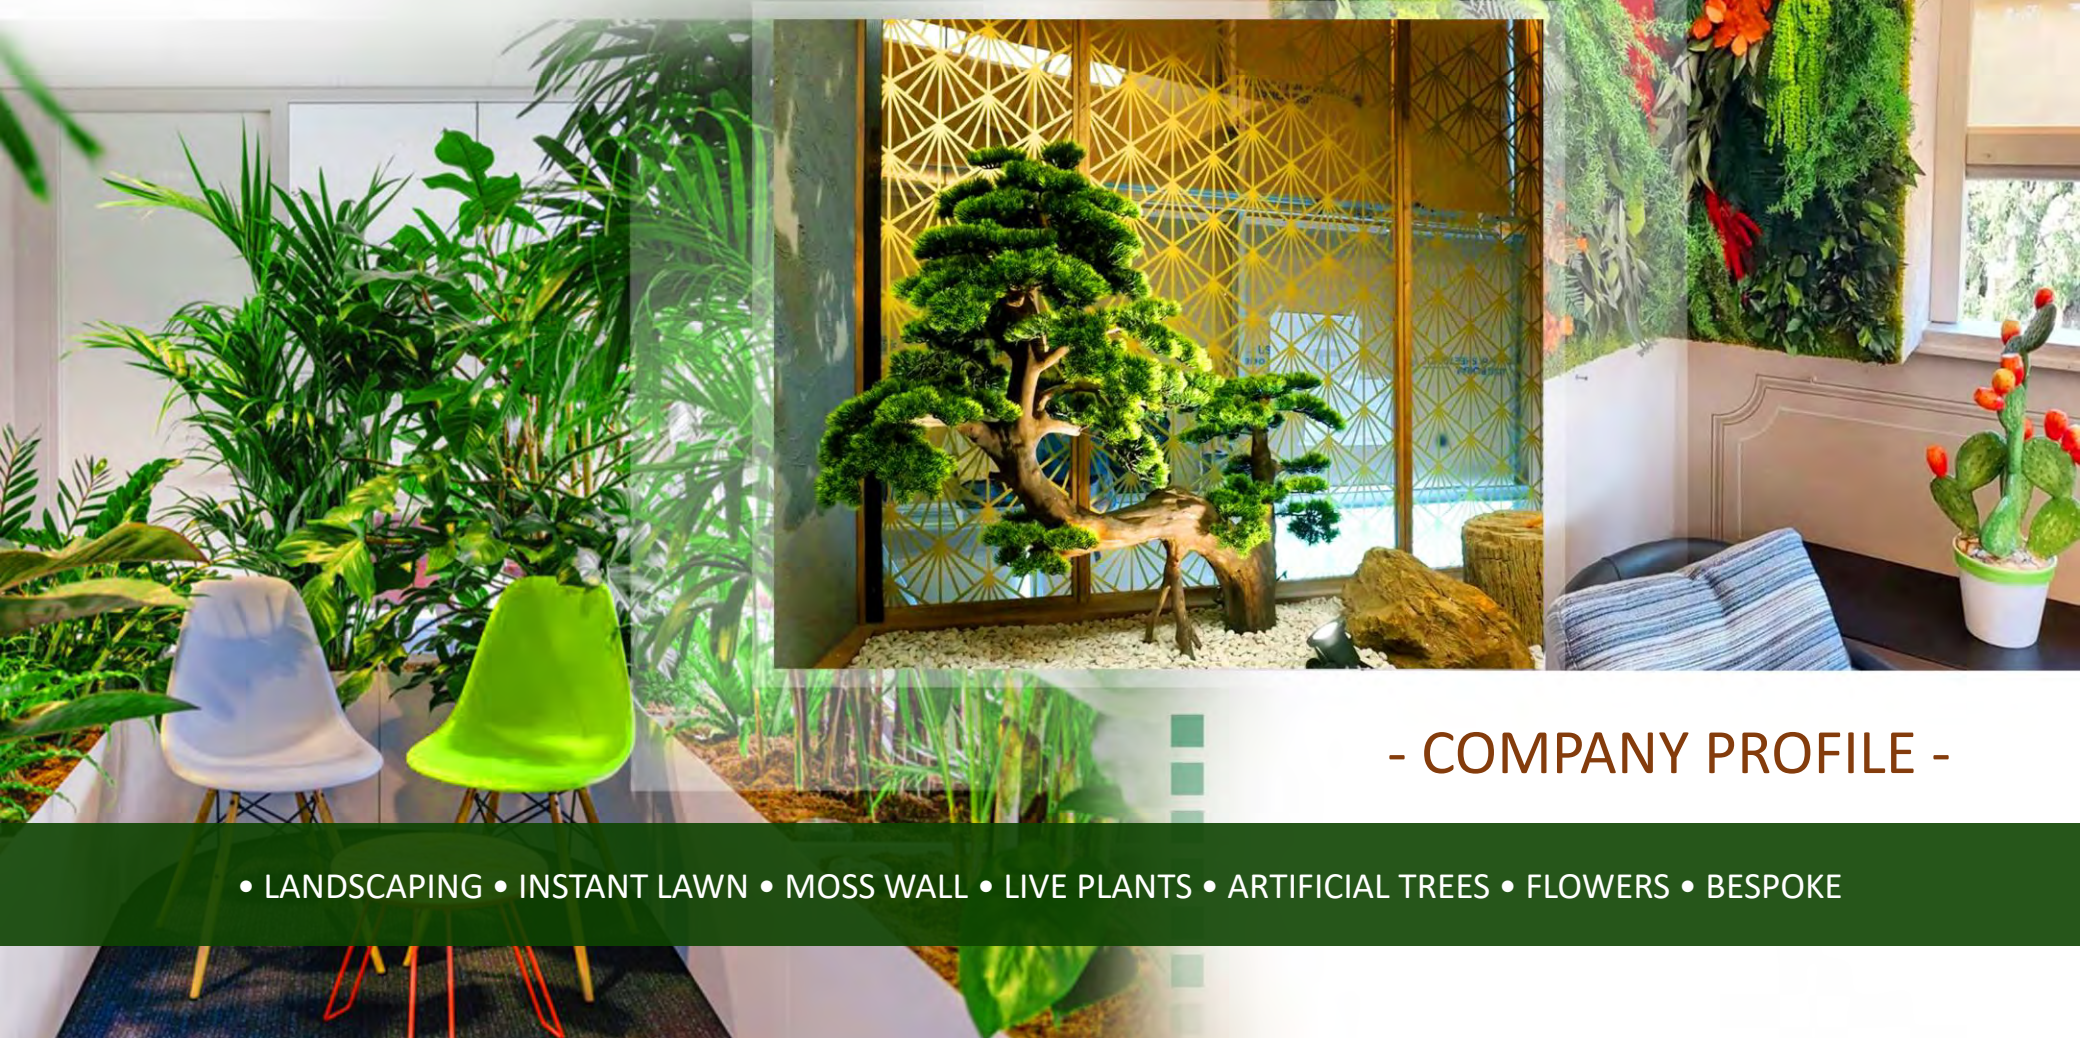

Since 2015

- COMPANY PROFILE -

- LANDSCAPING • INSTANT LAWN • MOSS WALL • LIVE PLANTS • ARTIFICIAL TREES • FLOWERS • BESPOKE

► INTRODUCTION

WHO ARE WE?

We are an expert Green Decor Firm based in Dubai with over 07 years of experience in supplying and installing of different types of Green Art work.