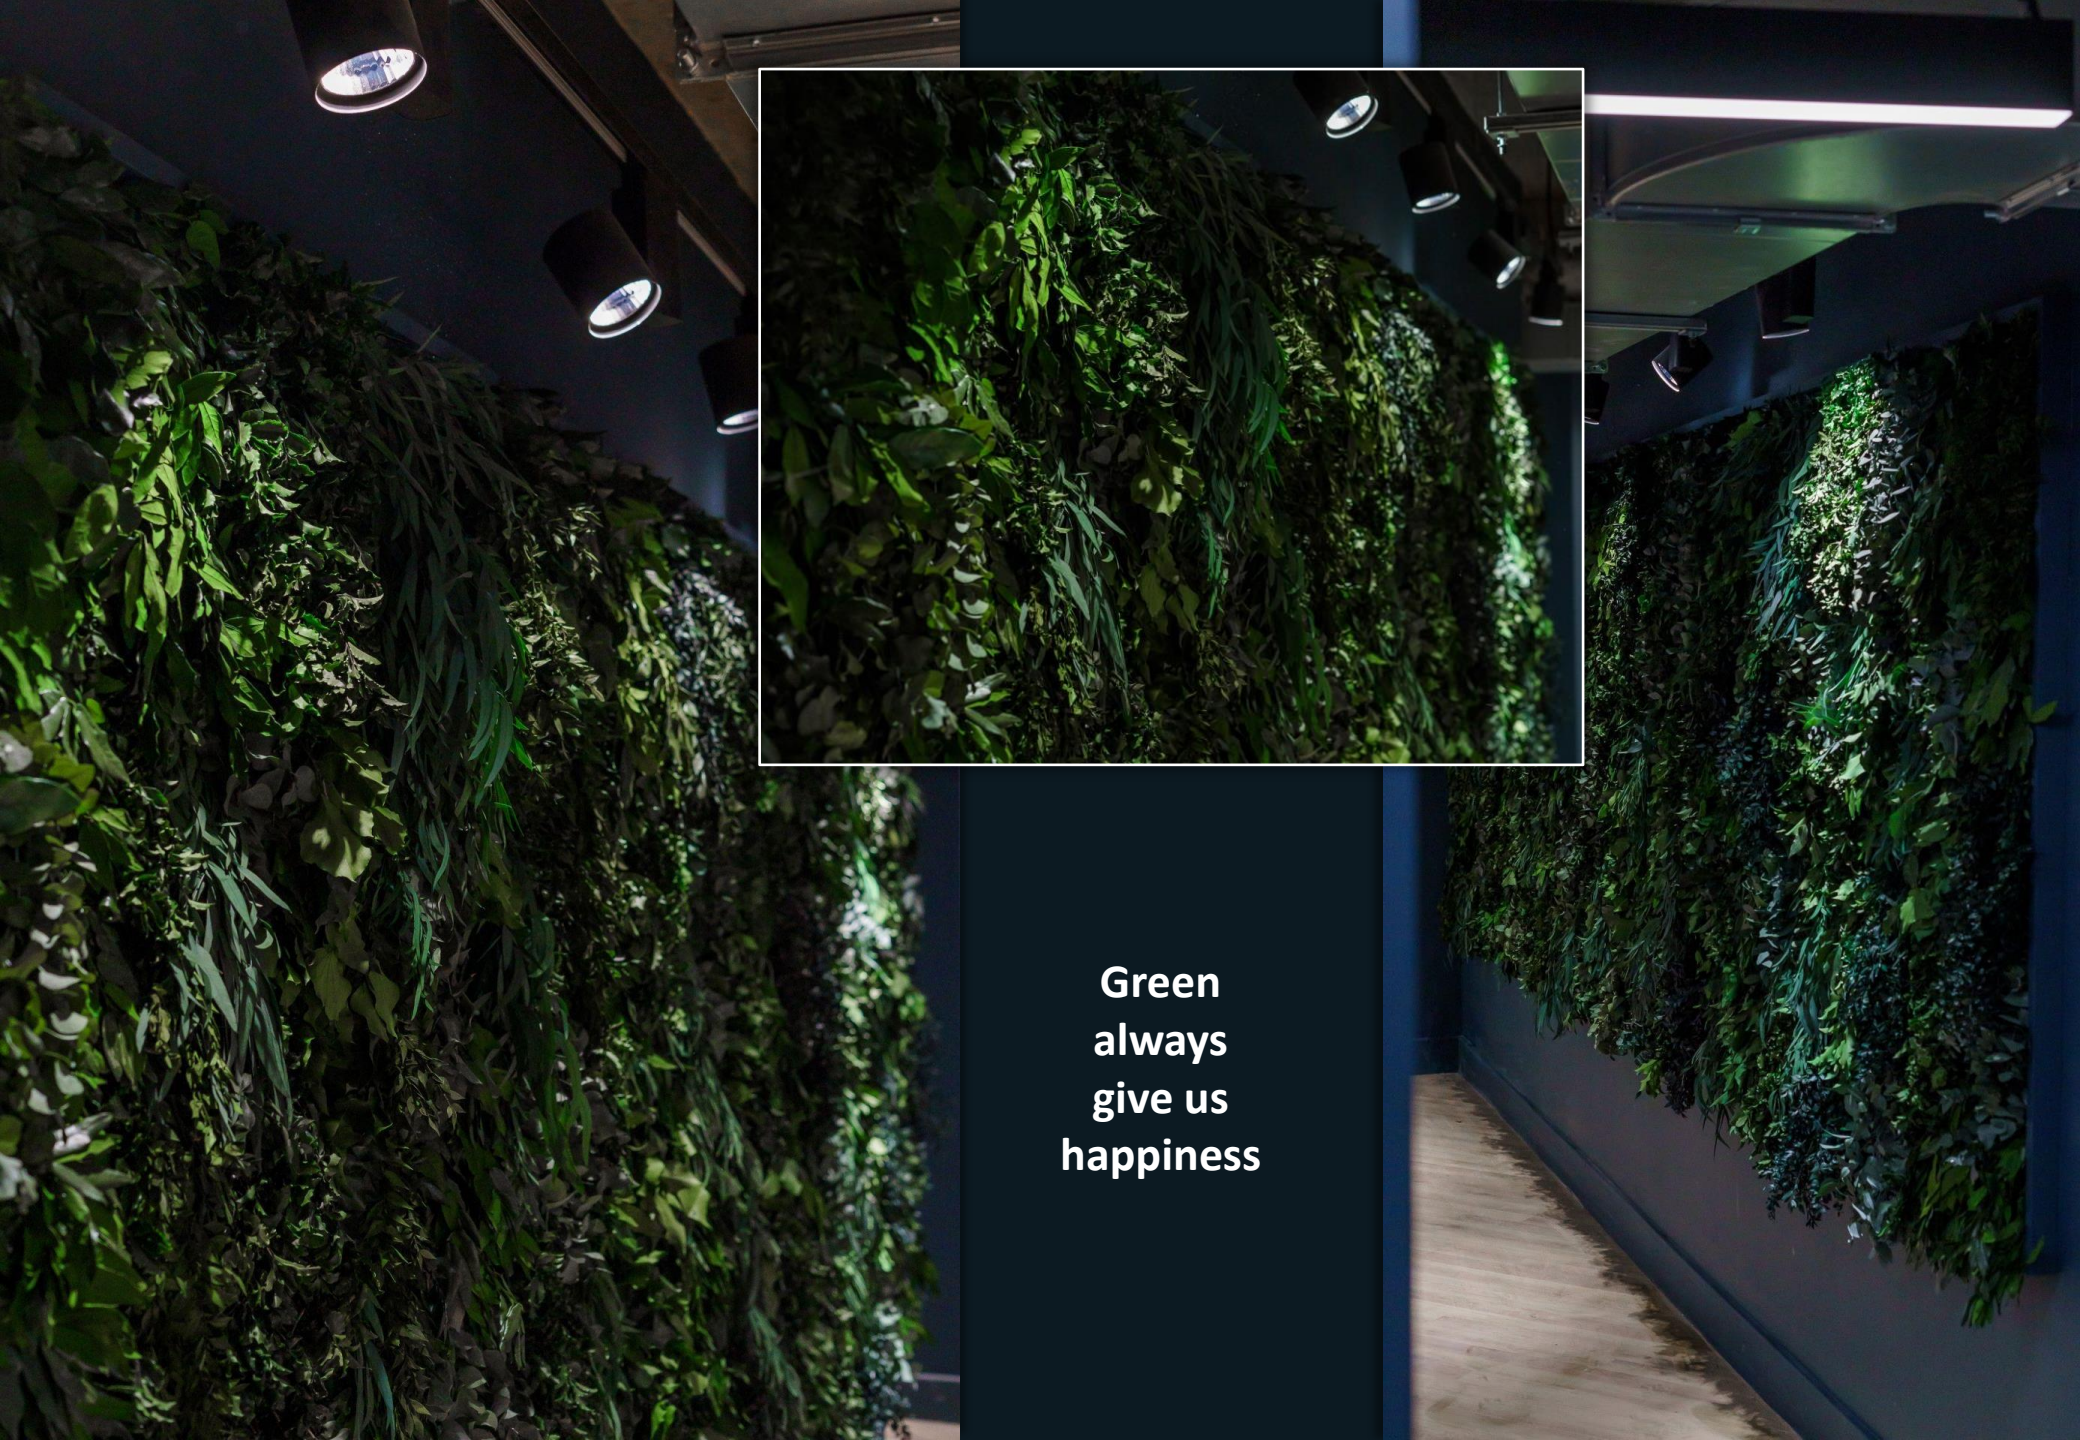

BEFORE

AFTER

BEFORE

AFTER

Art work created using Preserved Foliage and moss.

- No water
- No fertilizer
- No sunlight
- No trimming needed

GAF offers a choice of hand-crafted Hanging Foliage features. All options have been designed to fix onto grid systems, furniture pieces, acoustic or joinery beams and pretty much anything else that you can think of. We manufacture standard sizes but can adapt the Hanging Foliage to suit your product.