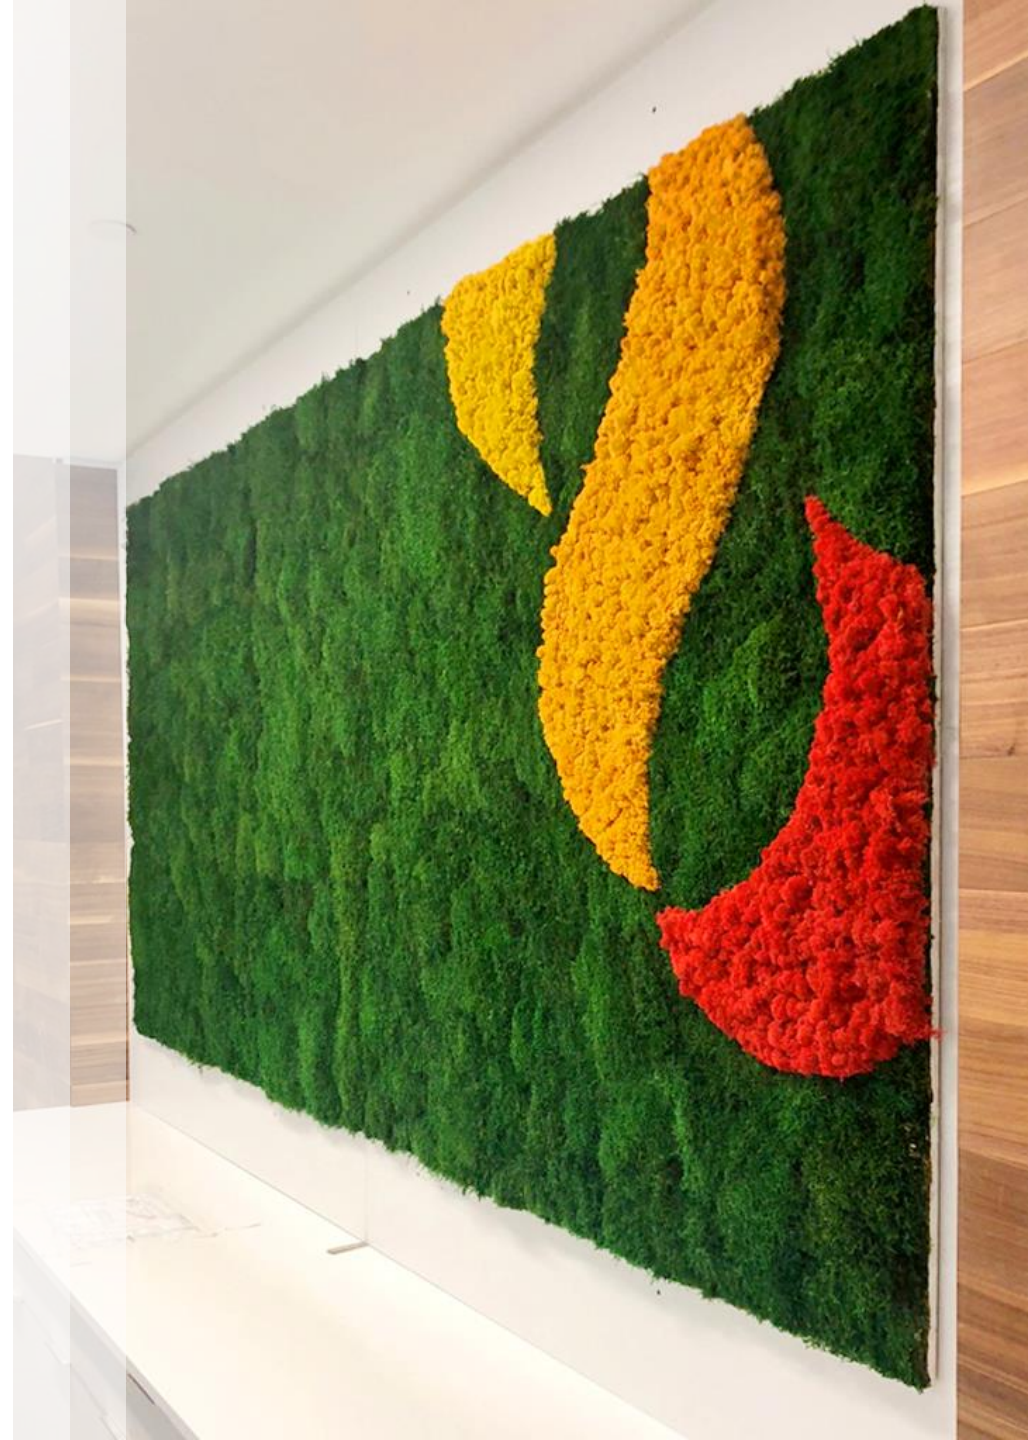

## WHAT IS MOSS?

GAF moss are 100% natural and real moss which, right after the harvest was preserved with specially prepared solution . It is put through an eco-friendly industry-guarded process that allows it to retain its soft, flexible organic texture while expanding its life span of more than ten years without water or sunlight.

## GAF Preserved Moss For Decorations & Green Walls.

Preserved Moss walls and moss decorations are currently one of the most popular trends among top interior designers - interior decorators. Apart from adding a pop of green to the décor, it enhances the liveliness of the ambience with its intense natural energy