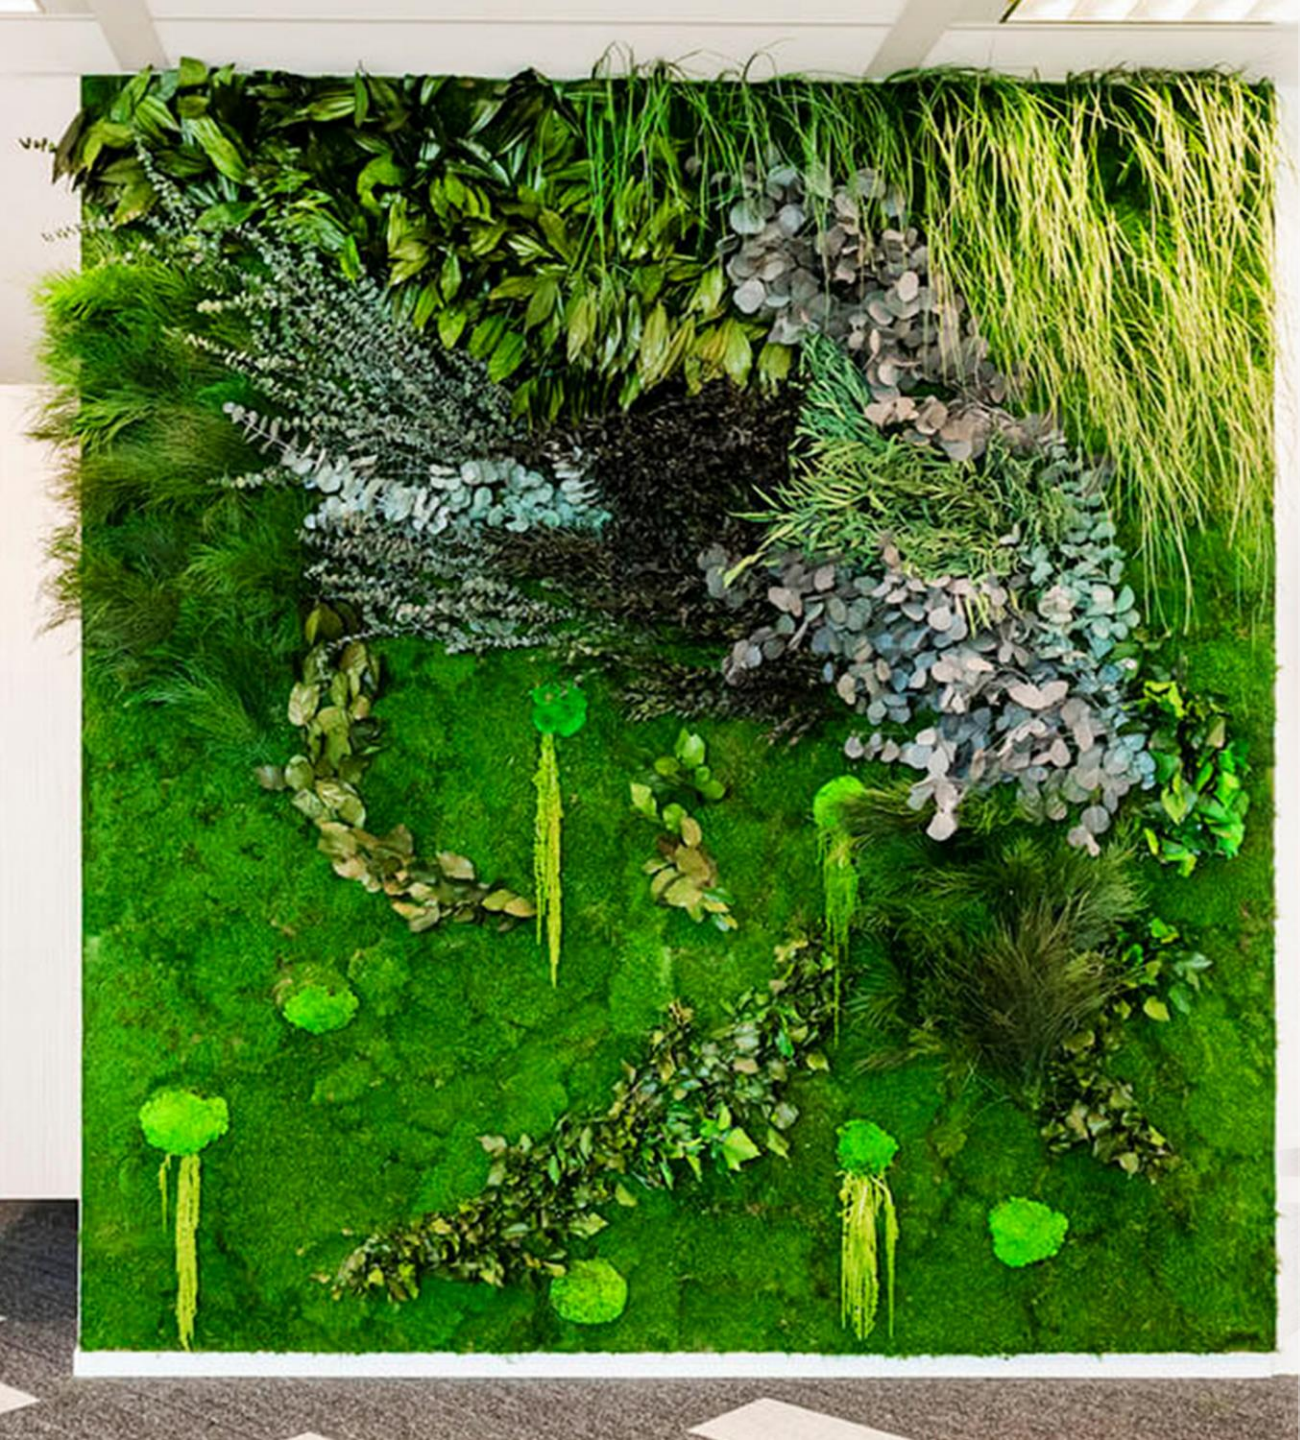

**Bespoke  
Jungle Wall  
using  
Mix Foliages**

A variety of preserved plants in all shades of the rainforest, which are lavishly distributed on a forest moss ground, provide a deceptively real jungle feeling.