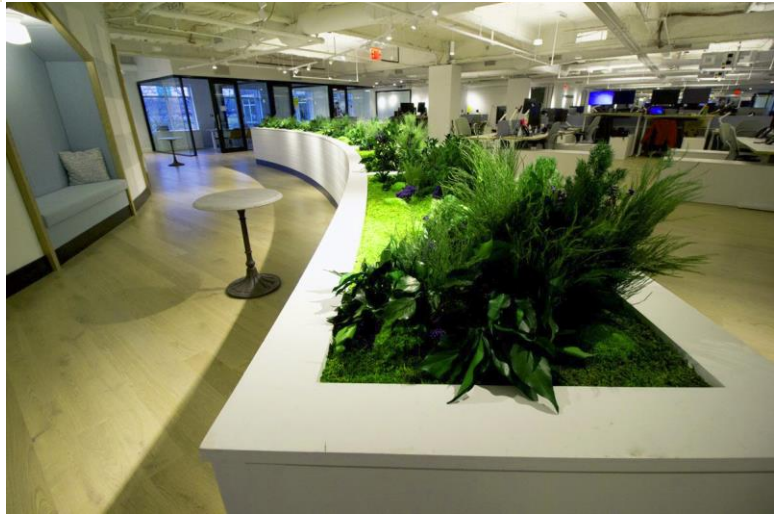

BEFORE

AFTER

BEFORE

AFTER

Art work created using Preserved Foliage and moss.

- No water
- No fertilizer
- No sunlight
- No trimming needed

GAF offers a choice of hand-crafted Hanging Foliage features. All options have been designed to fix onto grid systems, furniture pieces, acoustic or joinery beams and pretty much anything else that you can think of. We manufacture standard sizes but can adapt the Hanging Foliage to suit your product.