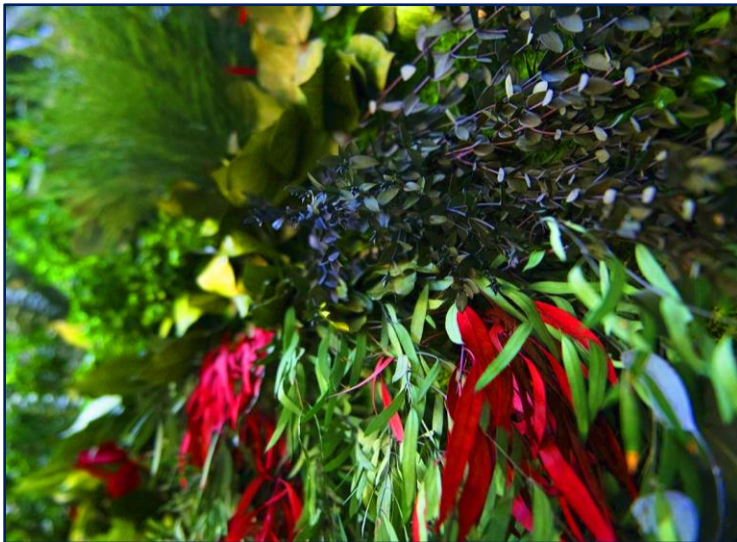

PRESERVED GREEN WALL

Preserved plants are 100% natural plants that have gone through a preservation process to maintain their beauty and freshness without the need for water, pruning or sunlight.

It keeps its natural form, color & texture for up to 7 years. They are very resistant and lasting plants.

The preservation technique conserves the natural beauty of Preserved flowers and plants are the perfect solution for decorating the home and places like hospitals and waiting rooms or for making indoor gardens.