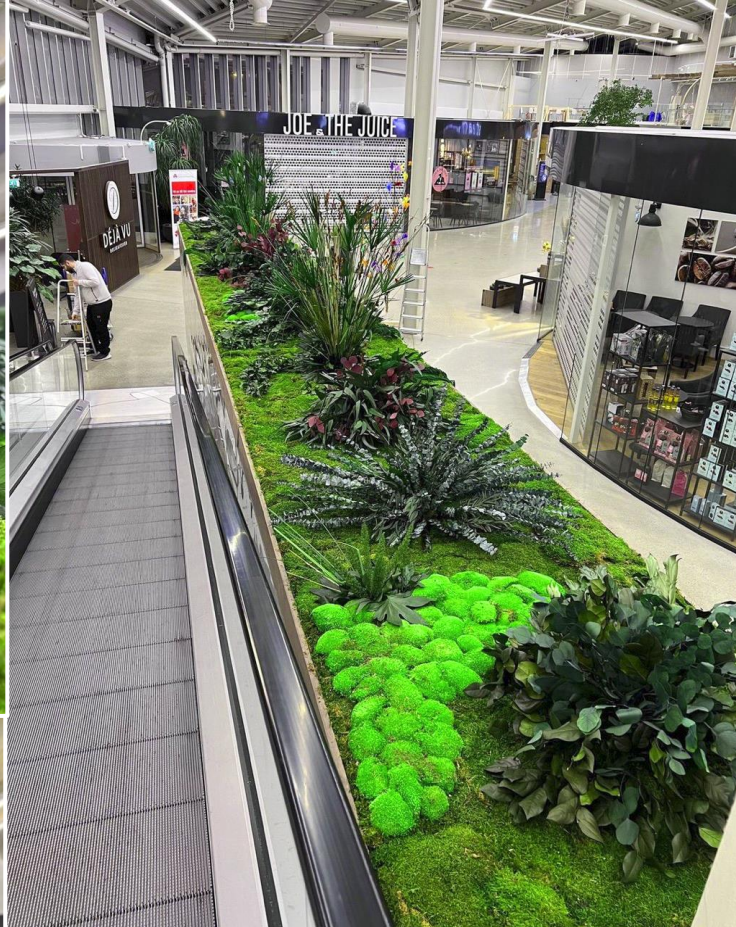

BEFORE

AFTER

BEFORE

AFTER

Art work created using Preserved Foliage and moss.

- No water
- No fertilizer
- No sunlight
- No trimming needed

GAF offers a choice of hand-crafted Hanging Foliage features. All options have been designed to fix onto grid systems, furniture pieces, acoustic or joinery beams and pretty much anything else that you can think of. We manufacture standard sizes but can adapt the Hanging Foliage to suit your product.